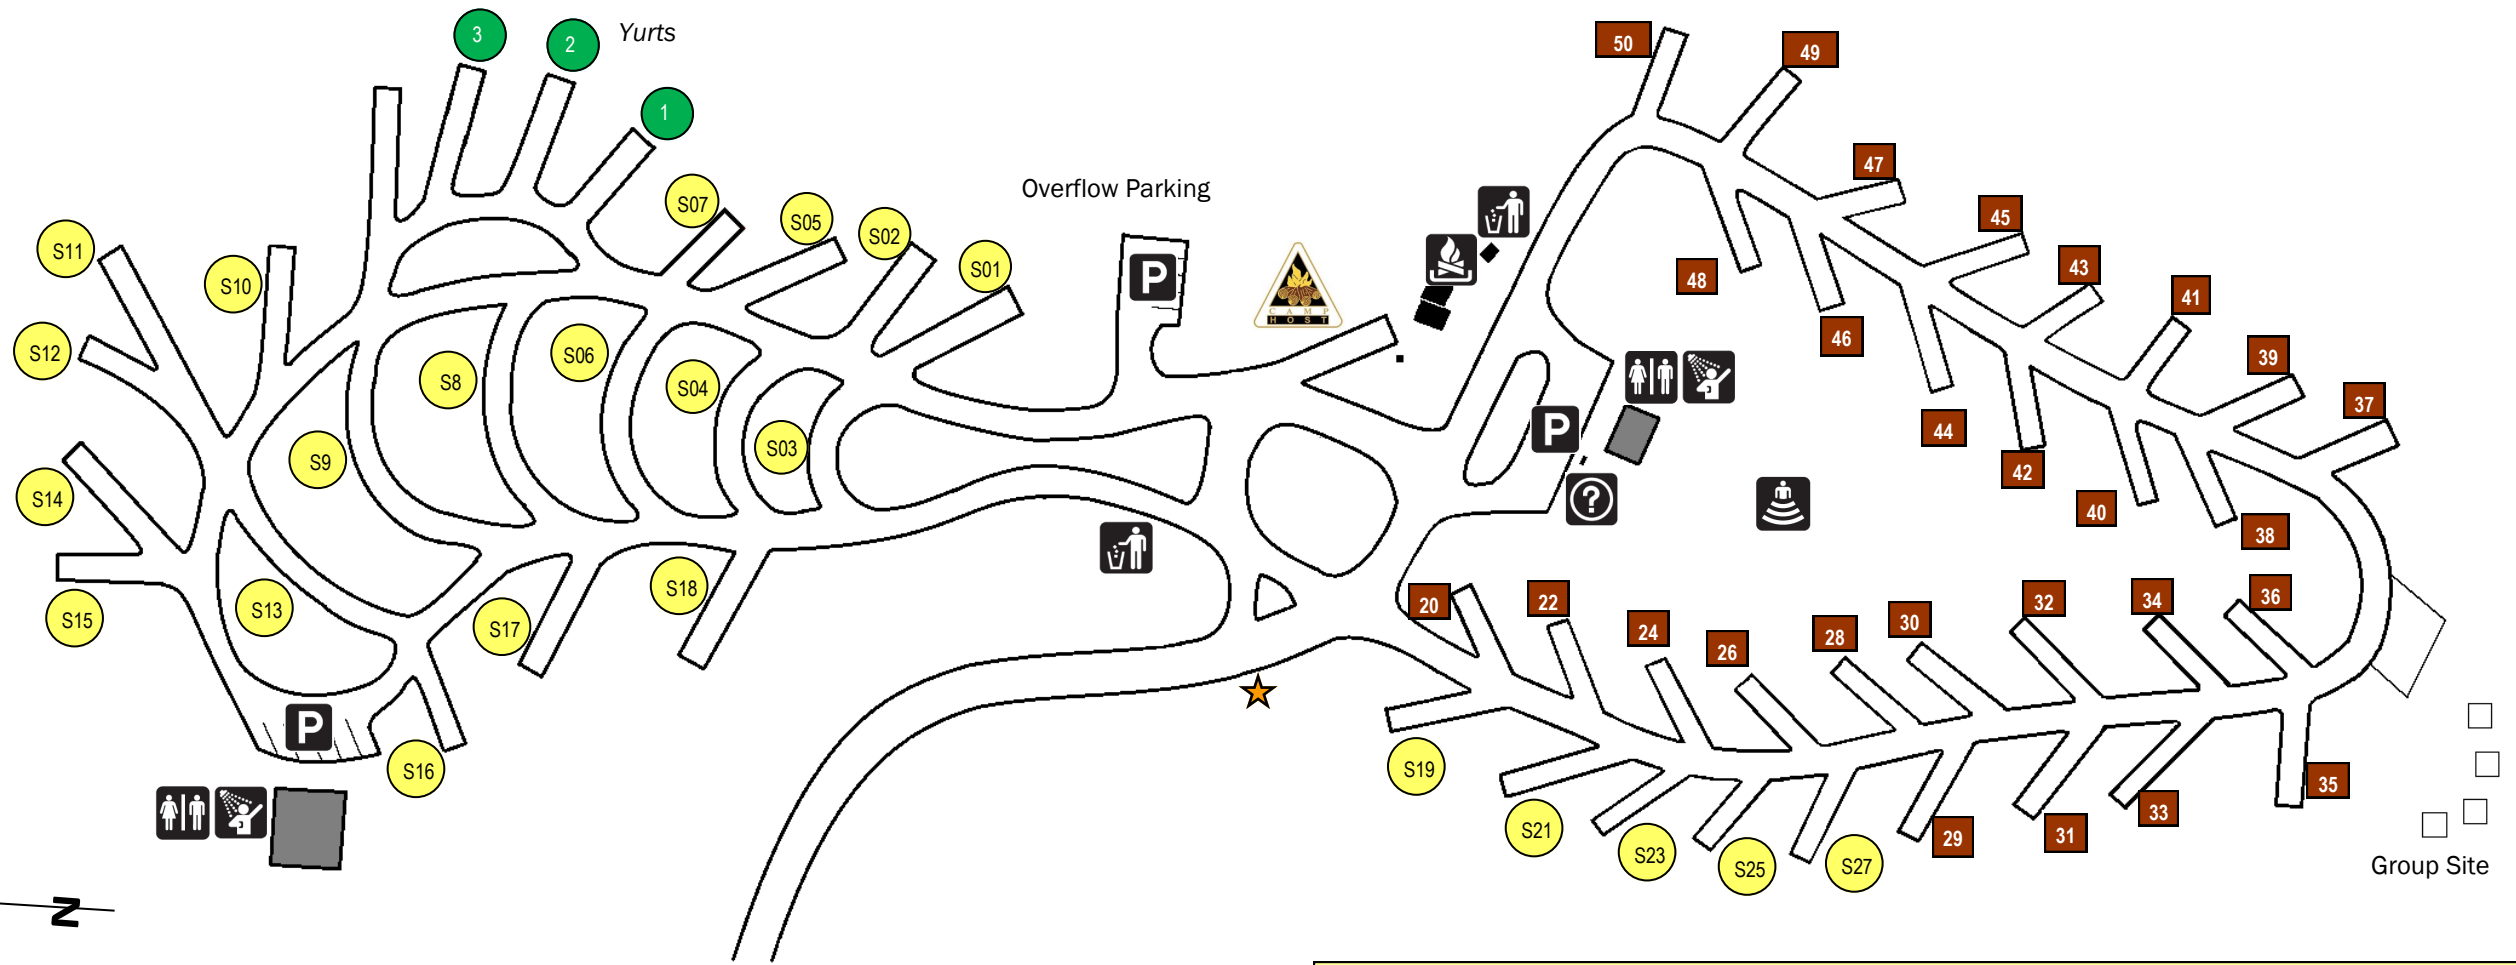

Chippokes Plantation State Park

LEGEND

	Restrooms		Firewood
	Showers		Amphitheater
	Parking		Honor Camper
	Dumpster		Camp Host Site
	Information		

Visitor Center, Shelters, Playgrounds, James River, Farm & Forestry Museum & Historic Area

Overflow Parking & Pool

Information on local amenities can be found in your camp registration packet or pick up a copy at the Visitor Center during regular business hours.

Attention Campers with Reservations:

Sites 1-18, 19, 21, 23, 25, and 27 are "Site Specific" sites. You may not occupy a site marked as "Site Specific" unless your reservation paperwork clearly indicates that site number. If you have a site specific reservation you may not set up on a site other than the one indicated in your reservation paperwork.

Campers with a reservation for "Camp A EW30ft" may set up on any site with a BROWN site marker that are not already tagged. Be sure to clip your post tag to the front of your site post.