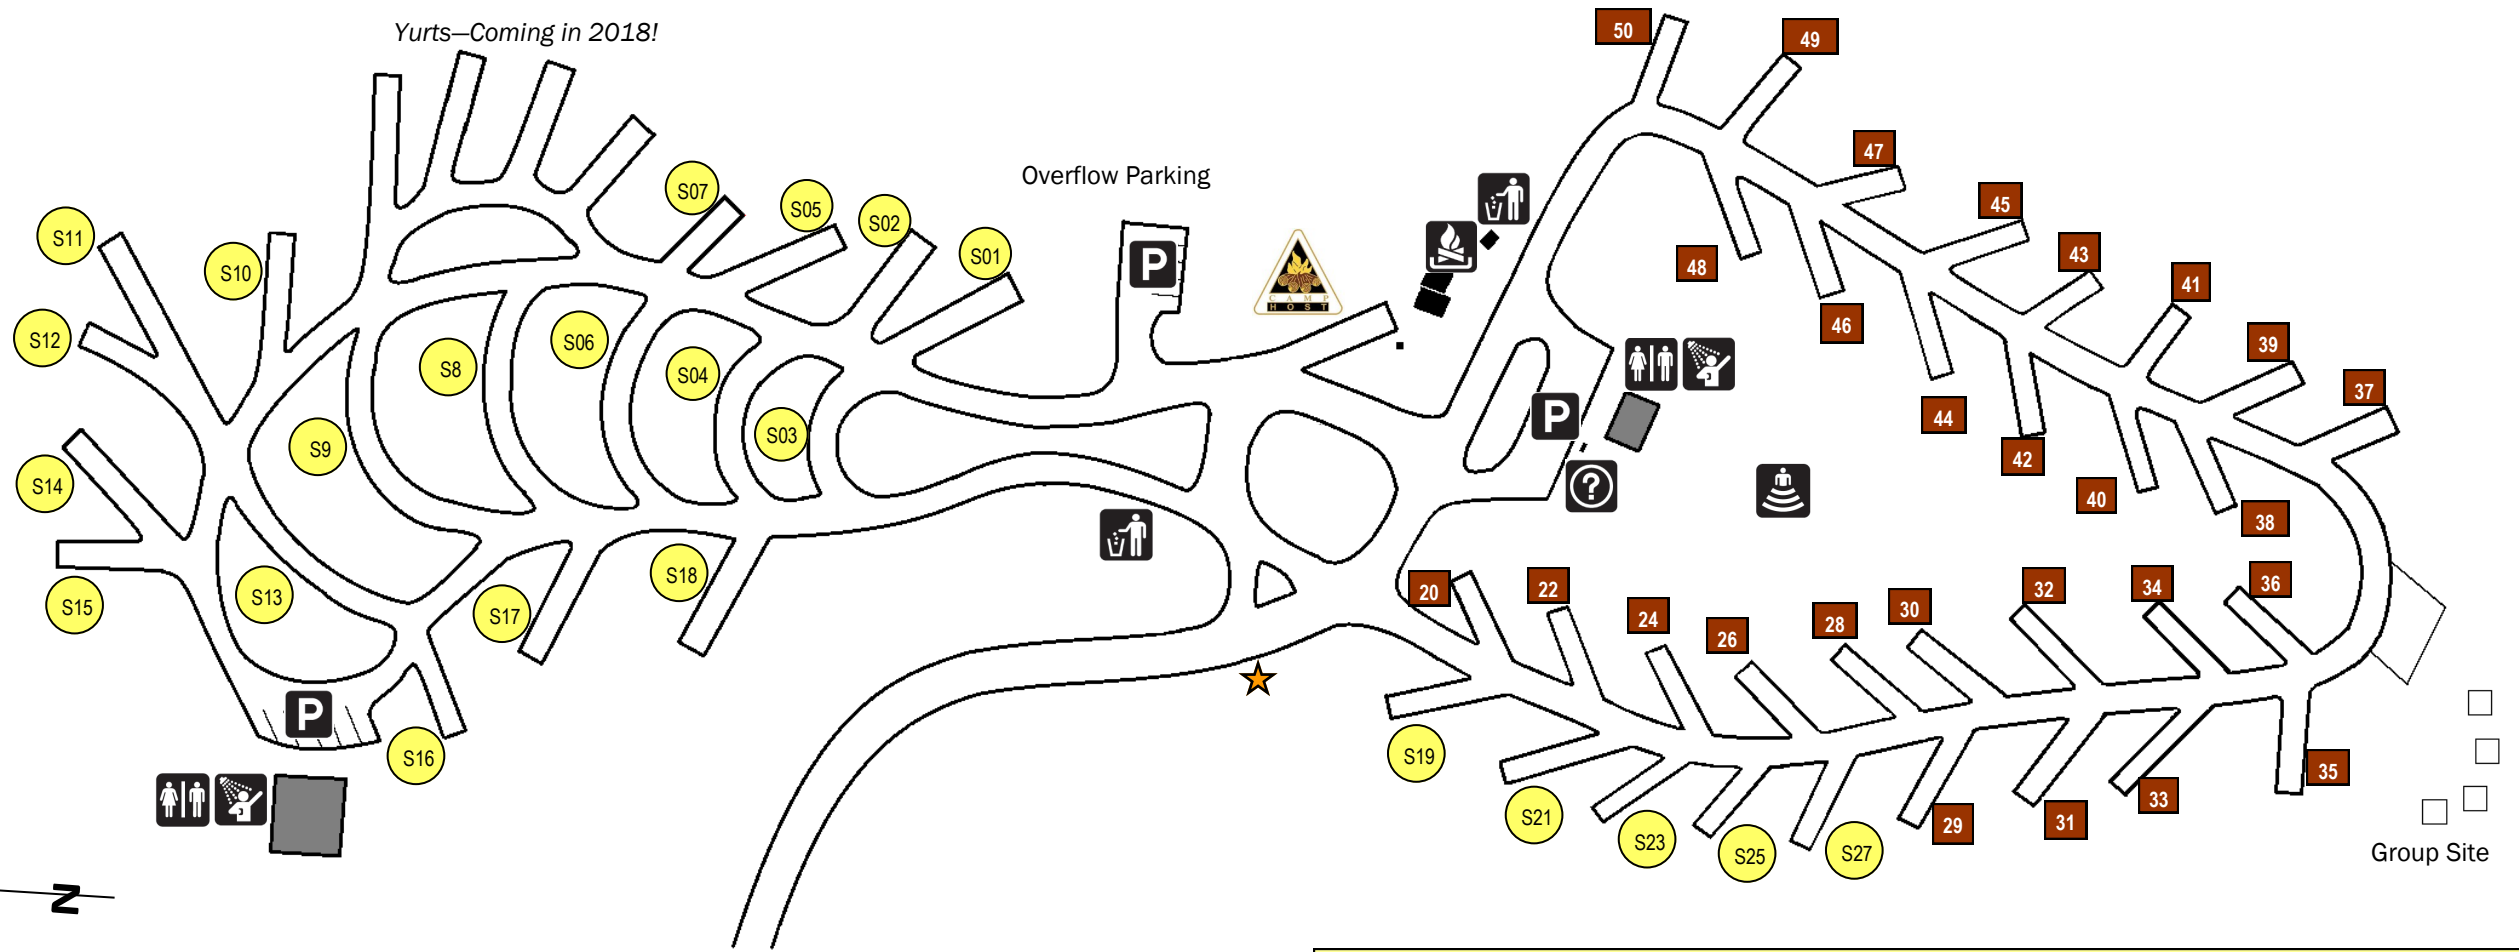

Chippokes Plantation State Park

Yurts—Coming in 2018!

LEGEND

	Restrooms		Firewood
	Showers		Amphitheater
	Parking		Honor Camper
	Dumpster		Camp Host Site
	Information		

Visitor Center, Shelters, Playgrounds, James River, Farm & Forestry Museum & Historic Area

Overflow Parking & Pool

Information on local amenities can be found in your camp registration packet or pick up a copy at the Visitor Center during regular business hours.

Attention Campers with Reservations:

Sites 1-18, 19, 21, 23, 25, and 27 are "Site Specific" sites. You may not occupy a site marked as "Site Specific" unless your reservation paperwork clearly indicates that site number. If you have a site specific reservation you may not set up on a site other than the one indicated in your reservation paperwork.

Campers with a reservation for "Camp A EW30ft" may set up on any site with a BROWN site marker that are not already tagged. Be sure to clip your post tag to the front of your site post.